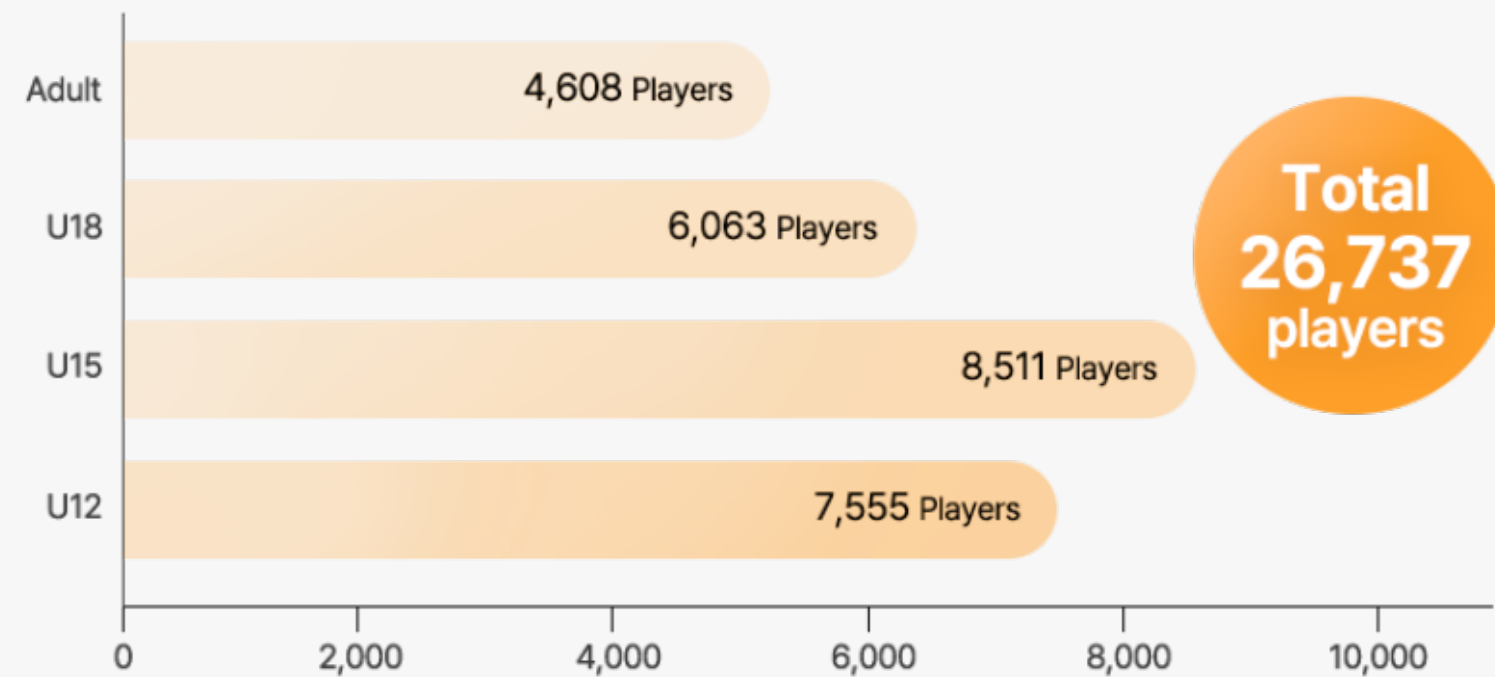

01. Interest in Overseas Training Camps & Away Games will continue to grow.

Football for everyone, football for all.
The popularity of football in Korea is unquestionable.
It is the most beloved sport in the country.
As domestic soccer players advance to international stages,
interest in the soccer cultures and skills of other countries is also increasing.

Market Insight 1

Consistently High Interest in Football from youth to adult!

[Current status of registered professional football players (school and club)]

[Source : Korea Football Association, April 6, 2023]